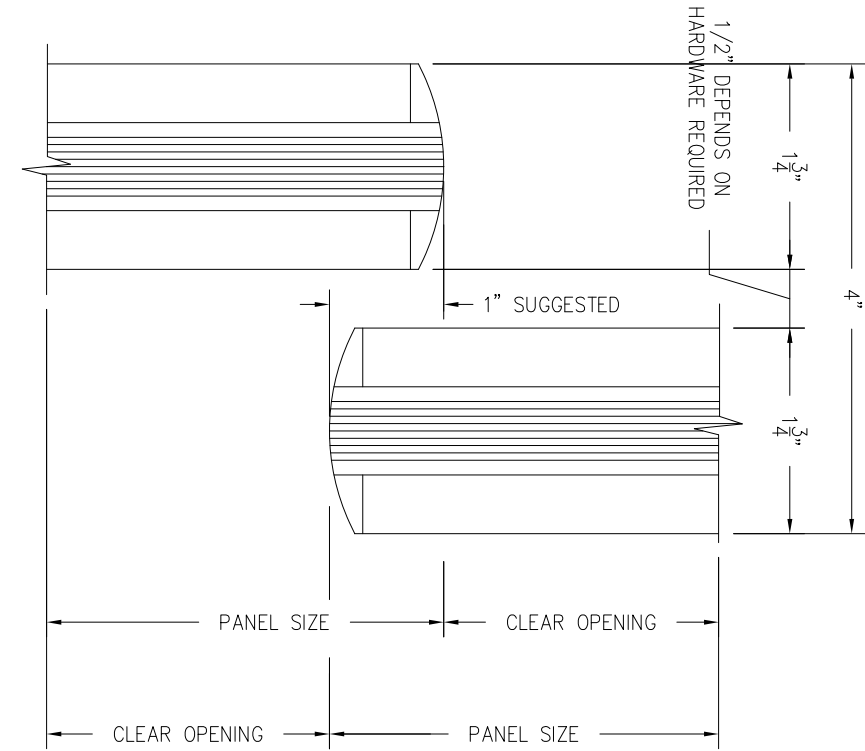

**STANDARD SLIDING DOOR SILL
w/ 1/4" SIDELITE TRACK**

MEETING STILES @ SLIDER DETAIL

API Recommends that this note appear with storefront elevations and section view details in your blueprints.

Storefront and related materials provided by American Products, Inc. (API). No substitutions without written consent from store owner/Architect. API (813)925-0144

Customer: API IN-HOUSE

Assembly: SLIDER ASSEMBLY

Drawn By: PCB

Revision: GB

Scale: N.T.S

Date: 07/23/2012

Date: 11/01/2013

Sheet: 1 OF 1